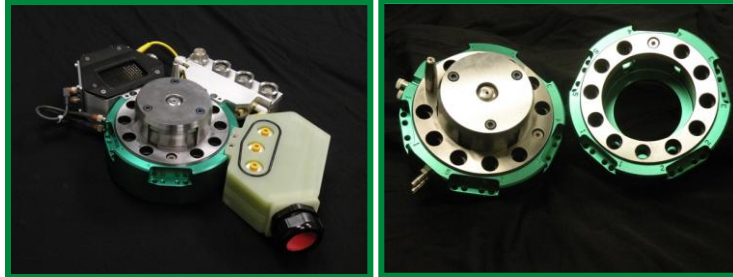

Applied Robotics™
Solutions in reach

www.arobotics.com

- Robotic Tool Changers
- Collision Sensors
- Docking Modules
- DeviceNet and Ethernet with Diagnostics

BA

**BILSING
AUTOMATION®**

www.bilsing-automation.com